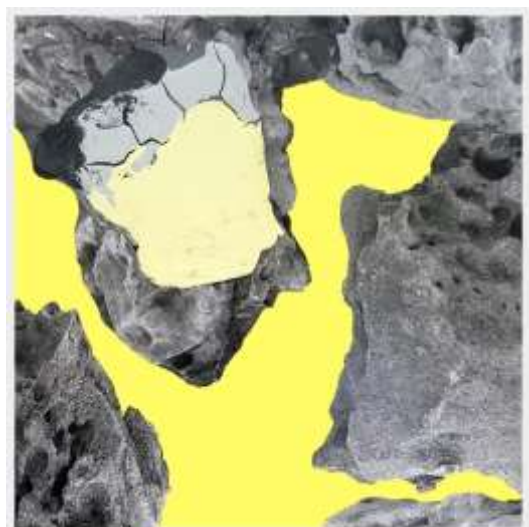

*Contours of Echoes #2
(purple)*

C-type photograph partially
hand coloured

Edwards + Johann

*Perilous Forces Series no2
#1a (pink)*

Paint skins on C-type
photograph

Edwards + Johann

*Perilous Forces Series no2
#3 (yellow)*